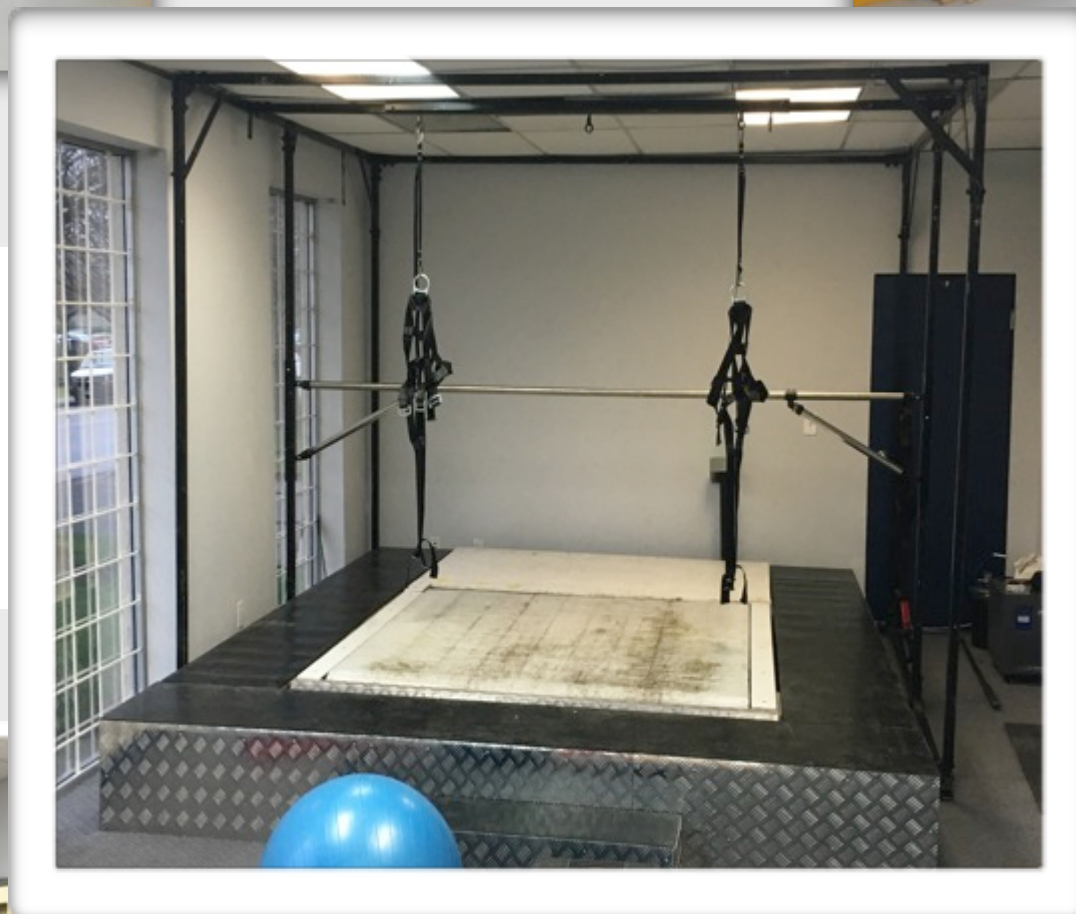

NEW HOCKEY TRAINING CENTRE IN RICHMOND SKATING TREADMILL AND SHOOTING INSTRUCTION #120-6851 ELMBRIDGE WAY

**MINI RINK WITH
SYNTHETIC ICE FOR
PASSING AND STICK-
HANDLING
DEVELOPMENT**

**SKATING TREADMILL
CERTIFIED COACHES
THE MOST
EFFECTIVE TRAINING
PROGRAM ON THE
MARKET**

**GRAND OPENING
JANUARY 13-14, 2018
9AM-6PM.**

**FIRST 50 VISITORS GET A FREE
DRY-FIT T-SHIRT**

**BRING YOUR SKATES, STICK,
GLOVES AND HELMET**